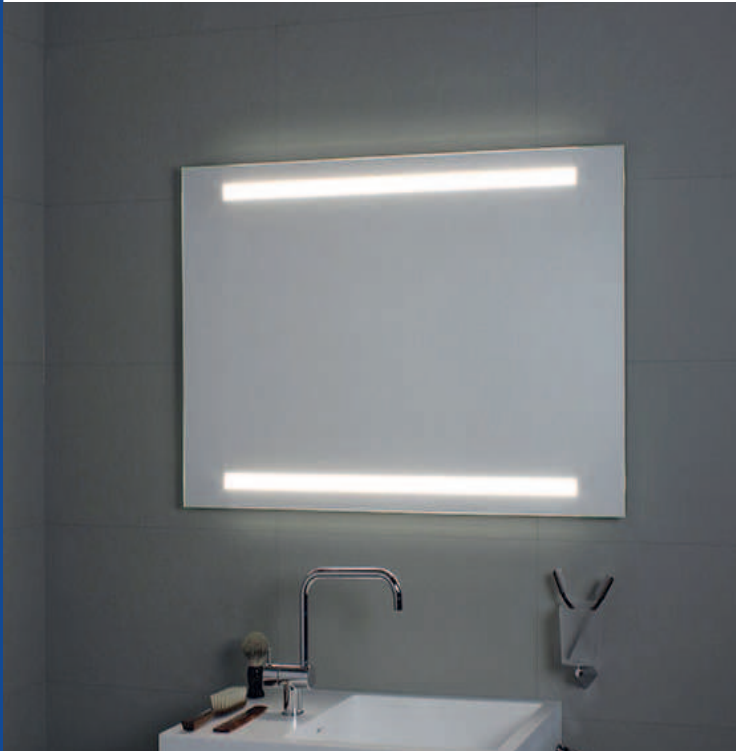

**MIRROR WITH FRONTAL UPPER AND LOWER LIGHT**  
**art. L45932**

**TECHNICAL INFORMATION:**

The LED's assembled in Italy, are easily replaceable.  
230V, Class III, IP44, LED on rigid support 2 x 14.7 WATT  
measuring 79.5 x 2.5cm  
3700 lumens of natural light color (> 4000K)  
CE  
Comply with the directives 2006/95 / EC and 2004/108 / EC in  
terms of electrical safety and electromagnetic compatibility

**MATERIALS:**

High-quality glass,  
thickness 5 mm,  
ecological production without lead and copper.  
Structure of anodized aluminium

**COMPATIBILITY ENERGY:**

**WARRANTY:**

**NOTES:**

Available on request KIT Plug + switch ART. Cb2 and anti-steam KIT  
art CB3/1 CB3/2

**MIRROR WITH FRONTAL UPPER AND LOWER LIGHT**  
**art. L45933**

**TECHNICAL INFORMATION:**

The LED's assembled in Italy, are easily replaceable.  
230V, Class III, IP44, LED on rigid support 2 x 19.6 WATT  
measuring 110 x 2.5cm  
5100 lumens of natural light color (> 4000K)  
CE  
Comply with the directives 2006/95 / EC and 2004/108 / EC in  
terms of electrical safety and electromagnetic compatibility