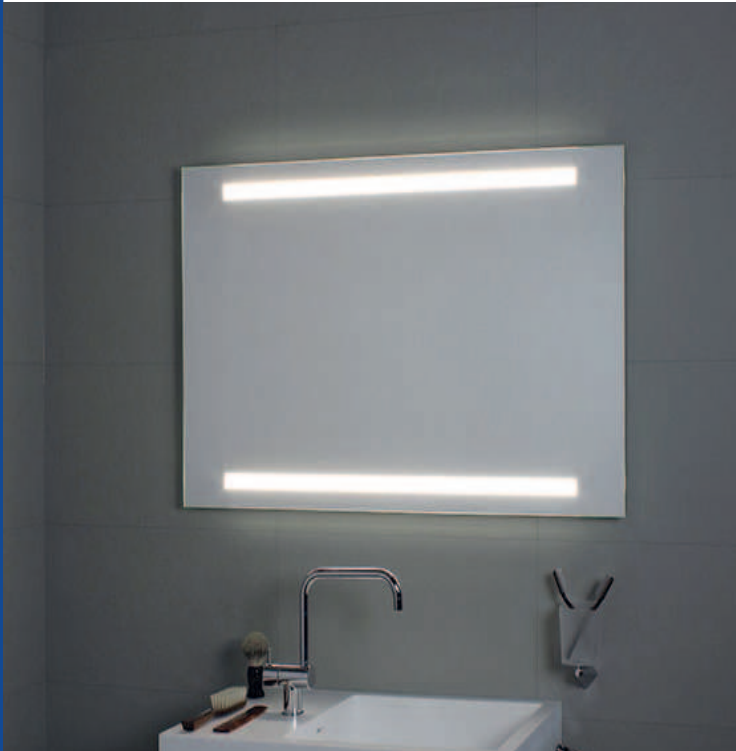

**MIRROR WITH FRONTAL UPPER AND LOWER LIGHT**  
**art. L45932**

**TECHNICAL INFORMATION:**

The LED's assembled in Italy, are easily replaceable.  
230V, Class III, IP44, LED on rigid support 2 x 14.7 WATT  
measuring 79.5 x 2.5cm  
3700 lumens of natural light color (> 4000K)  
CE  
Comply with the directives 2006/95 / EC and 2004/108 / EC in  
terms of electrical safety and electromagnetic compatibility

**MIRROR WITH FRONTAL UPPER AND LOWER LIGHT**  
**art. L45933**

**TECHNICAL INFORMATION:**

The LED's assembled in Italy, are easily replaceable.  
230V, Class III, IP44, LED on rigid support 2 x 19.6 WATT  
measuring 110 x 2.5cm  
5100 lumens of natural light color (> 4000K)  
CE  
Comply with the directives 2006/95 / EC and 2004/108 / EC in  
terms of electrical safety and electromagnetic compatibility

**MATERIALS:**

High-quality glass,  
thickness 5 mm,  
ecological production without lead and copper.  
Structure of anodized aluminium

**COMPATIBILITY ENERGY:**

**WARRANTY:**

**NOTES:**

Available on request KIT Plug + switch ART. Cb2 and anti-steam KIT  
art CB3/1 CB3/2

**MIRROR WITH FRONTAL UPPER AND LOWER LIGHT**  
**art. L45934**

**TECHNICAL INFORMATION:**

The LED's assembled in Italy, are easily replaceable.  
230V, Classelll, IP44, LED on rigid support 2 x 19.6 WATT  
measuring 110 x 2.5cm  
5100 lumens of natural light color (> 4000K)  
CE  
Comply with the directives 2006/95 / EC and 2004/108 / EC in  
terms of electrical safety and electromagnetic compatibility