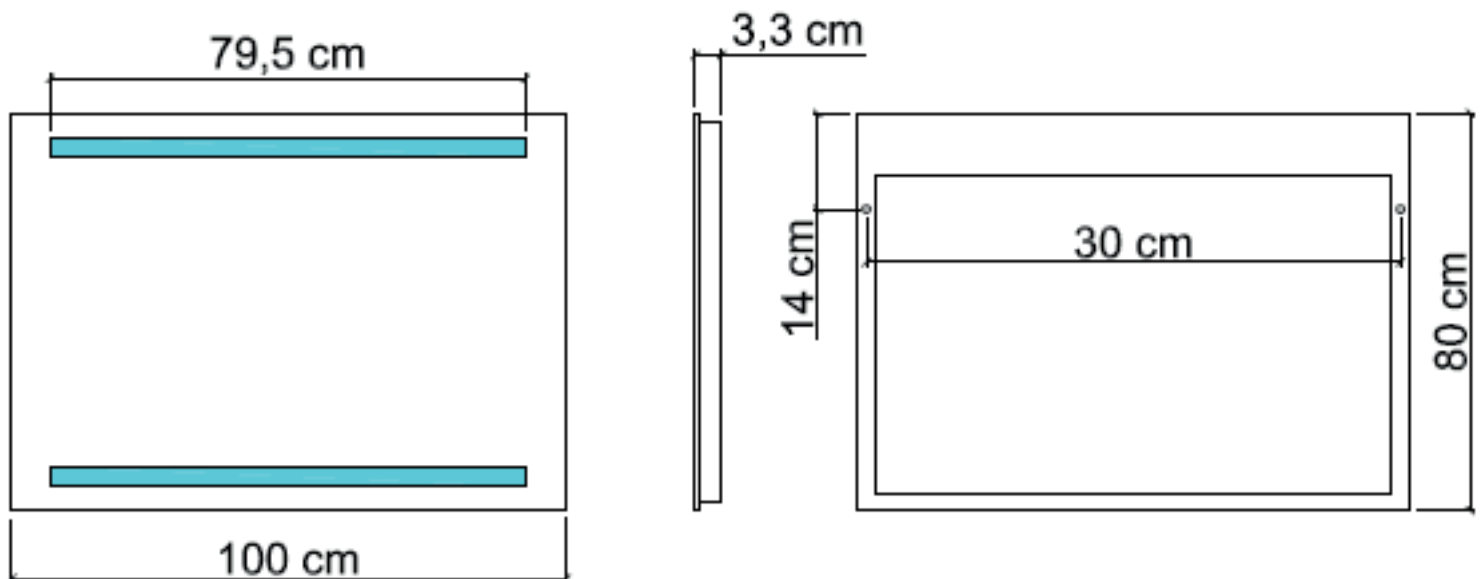

**MIRROR WITH FRONTAL UPPER AND LOWER LIGHT**  
**art. L45932**

**TECHNICAL INFORMATION:**

The LED's assembled in Italy, are easily replaceable.  
230V, Class III, IP44, LED on rigid support 2 x 14.7 WATT  
measuring 79.5 x 2.5cm  
3700 lumens of natural light color (> 4000K)  
CE  
Comply with the directives 2006/95 / EC and 2004/108 / EC in  
terms of electrical safety and electromagnetic compatibility

**MIRROR WITH FRONTAL UPPER AND LOWER LIGHT**  
**art. L45933**

**TECHNICAL INFORMATION:**

The LED's assembled in Italy, are easily replaceable.  
230V, Class III, IP44, LED on rigid support 2 x 19.6 WATT  
measuring 110 x 2.5cm  
5100 lumens of natural light color (> 4000K)  
CE  
Comply with the directives 2006/95 / EC and 2004/108 / EC in  
terms of electrical safety and electromagnetic compatibility

**MIRROR WITH FRONTAL UPPER AND LOWER LIGHT**  
**art. L45934**

**TECHNICAL INFORMATION:**

The LED's assembled in Italy, are easily replaceable.  
230V, Classelll, IP44, LED on rigid support 2 x 19.6 WATT  
measuring 110 x 2.5cm  
5100 lumens of natural light color (> 4000K)  
CE  
Comply with the directives 2006/95 / EC and 2004/108 / EC in  
terms of electrical safety and electromagnetic compatibility

**MIRROR WITH FRONTAL UPPER AND LOWER LIGHT**  
**art. L45935**

**TECHNICAL INFORMATION:**

The LED's assembled in Italy, are easily replaceable.  
230V, Classelll, IP44, LED on rigid support 2 x 24.5 WATT  
measuring 135 x 2.5cm  
6200 lumens of natural light color (> 4000K)  
CE  
Comply with the directives 2006/95 / EC and 2004/108 / EC in  
terms of electrical safety and electromagnetic compatibility