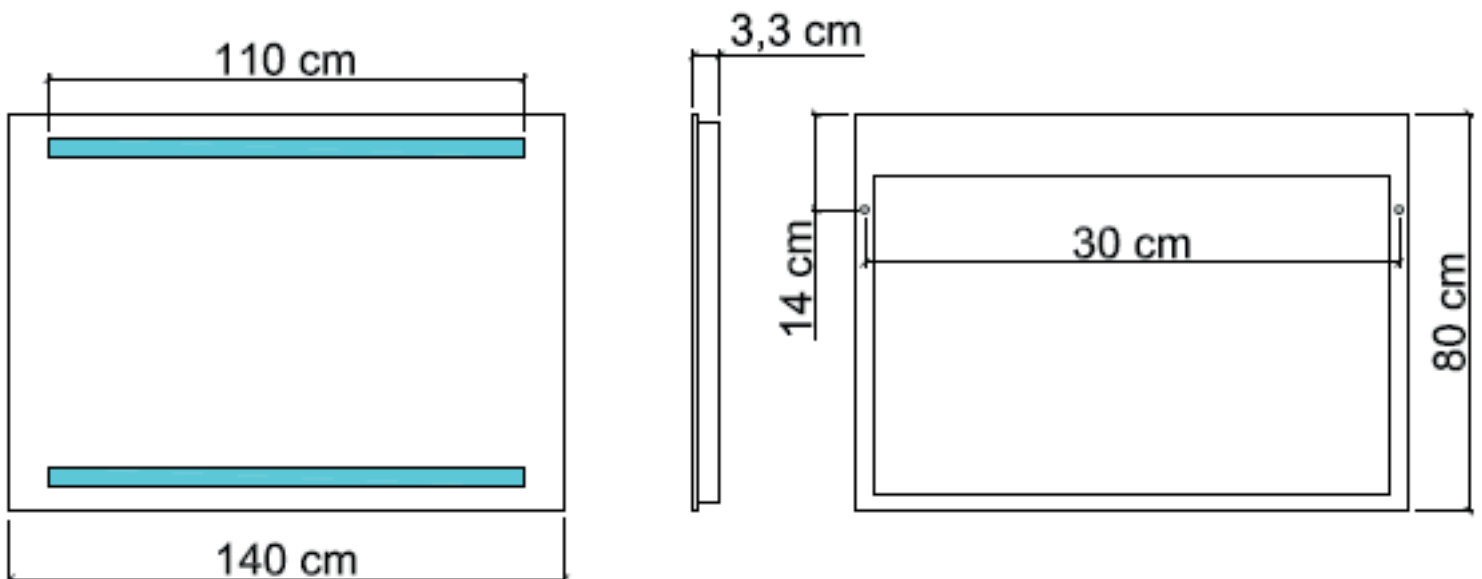

**MIRROR WITH FRONTAL UPPER AND LOWER LIGHT**  
**art. L45932**

**TECHNICAL INFORMATION:**

The LED's assembled in Italy, are easily replaceable.  
230V, Class III, IP44, LED on rigid support 2 x 14.7 WATT  
measuring 79.5 x 2.5cm  
3700 lumens of natural light color (> 4000K)  
CE  
Comply with the directives 2006/95 / EC and 2004/108 / EC in  
terms of electrical safety and electromagnetic compatibility

**MIRROR WITH FRONTAL UPPER AND LOWER LIGHT**  
**art. L45933**

**TECHNICAL INFORMATION:**

The LED's assembled in Italy, are easily replaceable.  
230V, Class III, IP44, LED on rigid support 2 x 19.6 WATT  
measuring 110 x 2.5cm  
5100 lumens of natural light color (> 4000K)  
CE  
Comply with the directives 2006/95 / EC and 2004/108 / EC in  
terms of electrical safety and electromagnetic compatibility

**MIRROR WITH FRONTAL UPPER AND LOWER LIGHT**  
**art. L45934**

**TECHNICAL INFORMATION:**

The LED's assembled in Italy, are easily replaceable.  
230V, Classelll, IP44, LED on rigid support 2 x 19.6 WATT  
measuring 110 x 2.5cm  
5100 lumens of natural light color (> 4000K)  
CE  
Comply with the directives 2006/95 / EC and 2004/108 / EC in  
terms of electrical safety and electromagnetic compatibility

**MIRROR WITH FRONTAL UPPER AND LOWER LIGHT**  
**art. L45935**

**TECHNICAL INFORMATION:**

The LED's assembled in Italy, are easily replaceable.  
230V, Classelll, IP44, LED on rigid support 2 x 24.5 WATT  
measuring 135 x 2.5cm  
6200 lumens of natural light color (> 4000K)  
CE  
Comply with the directives 2006/95 / EC and 2004/108 / EC in  
terms of electrical safety and electromagnetic compatibility