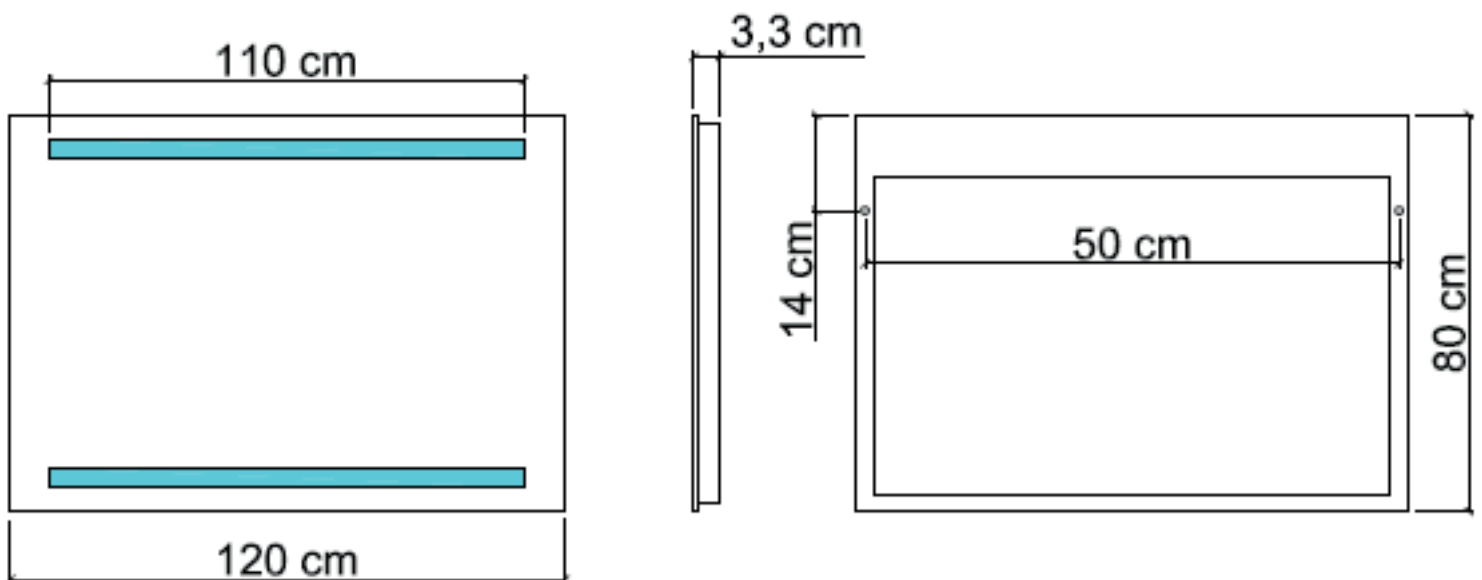

**MIRROR WITH FRONTAL UPPER AND LOWER LIGHT**  
**art. L45932**

**TECHNICAL INFORMATION:**

The LED's assembled in Italy, are easily replaceable.  
230V, Class III, IP44, LED on rigid support 2 x 14.7 WATT  
measuring 79.5 x 2.5cm  
3700 lumens of natural light color (> 4000K)  
CE  
Comply with the directives 2006/95 / EC and 2004/108 / EC in  
terms of electrical safety and electromagnetic compatibility

**MIRROR WITH FRONTAL UPPER AND LOWER LIGHT**  
**art. L45933**

**TECHNICAL INFORMATION:**

The LED's assembled in Italy, are easily replaceable.  
230V, Class III, IP44, LED on rigid support 2 x 19.6 WATT  
measuring 110 x 2.5cm  
5100 lumens of natural light color (> 4000K)  
CE  
Comply with the directives 2006/95 / EC and 2004/108 / EC in  
terms of electrical safety and electromagnetic compatibility

**MIRROR WITH FRONTAL UPPER AND LOWER LIGHT**  
**art. L45934**

**TECHNICAL INFORMATION:**

The LED's assembled in Italy, are easily replaceable.  
230V, Classelll, IP44, LED on rigid support 2 x 19.6 WATT  
measuring 110 x 2.5cm  
5100 lumens of natural light color (> 4000K)  
CE  
Comply with the directives 2006/95 / EC and 2004/108 / EC in  
terms of electrical safety and electromagnetic compatibility

**MIRROR WITH FRONTAL UPPER AND LOWER LIGHT**  
**art. L45935**

**TECHNICAL INFORMATION:**

The LED's assembled in Italy, are easily replaceable.  
230V, Classelll, IP44, LED on rigid support 2 x 24.5 WATT  
measuring 135 x 2.5cm  
6200 lumens of natural light color (> 4000K)  
CE  
Comply with the directives 2006/95 / EC and 2004/108 / EC in  
terms of electrical safety and electromagnetic compatibility